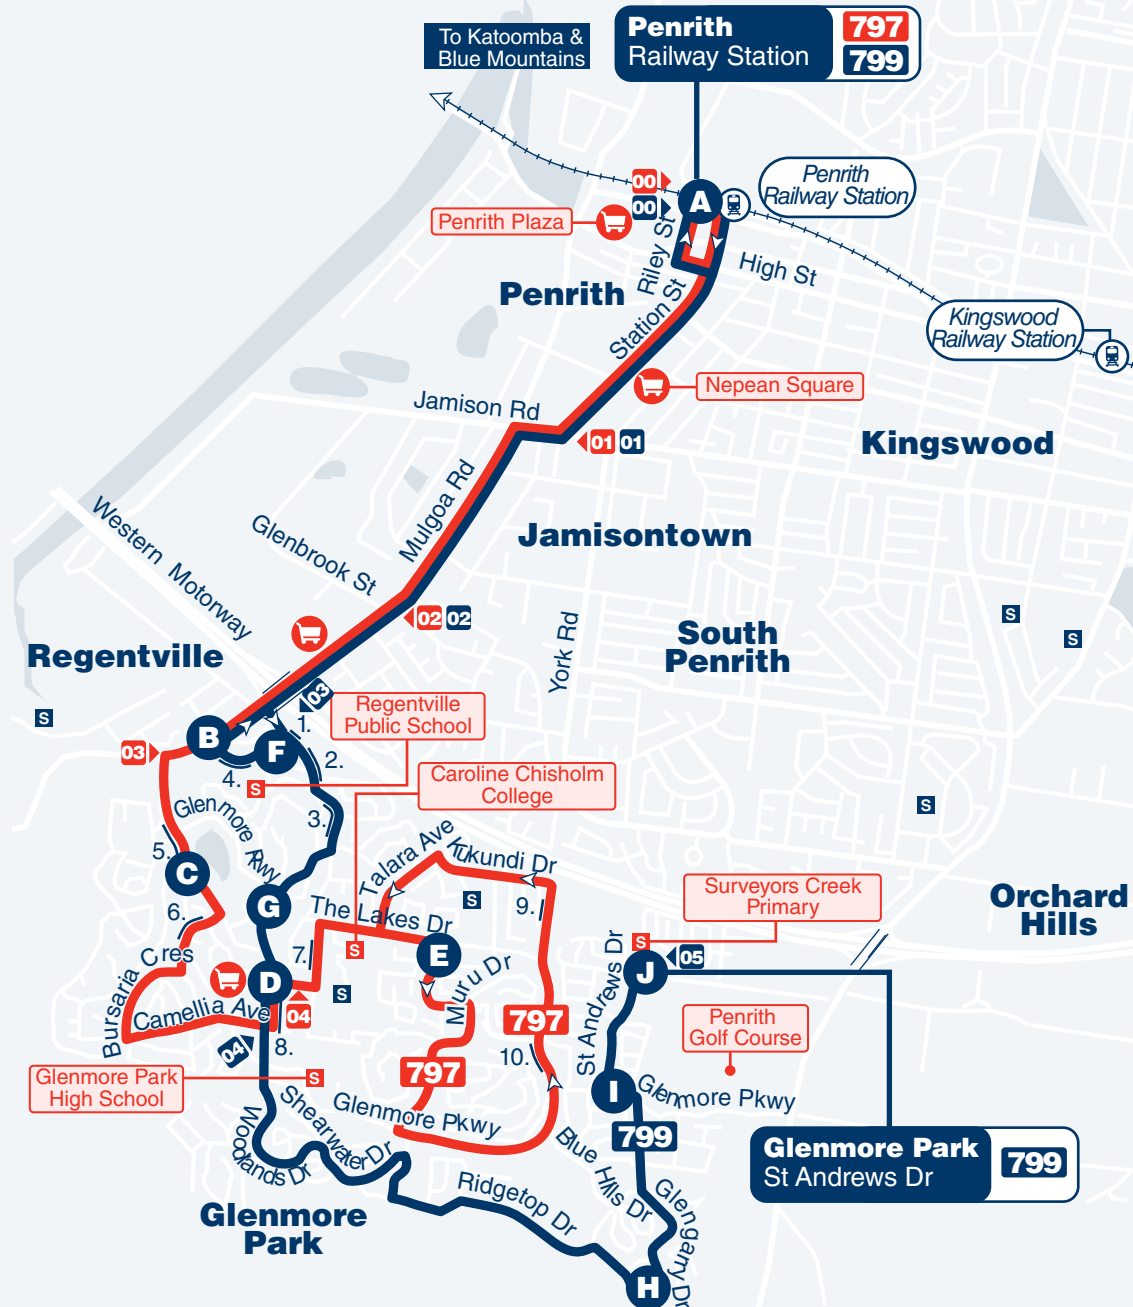

Section Point Legend

- Bus Route 797
- 00 ▶ Penrith Interchange
- 01 ▶ Station St & Jamison Rd
- 02 ▶ Mulgoa Rd & Glenbrook St
- 03 ▶ Mulgoa Rd & Glenmore Pkwy
- 04 ▶ Morrison Ave & Glenmore Pkwy
- 05 ▶ Morrison Ave & Glenmore Pkwy
- 06 ▶ Mulgoa Rd & Glenmore Pkwy
- 07 ▶ Mulgoa Rd & Glenbrook St
- 08 ▶ Station St & Jamison Rd
- 09 ▶ Penrith Interchange

Section Point Legend

- Bus Route 799
- 00 ▶ Penrith Interchange
- 01 ▶ Station St & Jamison Rd
- 02 ▶ Mulgoa Rd & Glenbrook St
- 03 ▶ Janette St & School House Rd
- 04 ▶ Woodlands Dr & Candlebark Cct
- 05 ▶ St Andrews Dr & Garswood Rd

Legend

- Bus Route
- Railway Line
- ◀07 Section Point
- **797** Bus Route Number
- S Educational Institution
- C Shopping Centre
- H+ Hospital

Street Legend

1. Jeanette St
2. Hardwood Cct
3. Kenneth Slessor Dr
4. School House Rd
5. Floribunda Rd
6. Acacia Ave
7. William Howell Dr
8. Lutterell St
9. Alston St
10. Surveyors Creek Rd

Base Map: UBD DG08/01